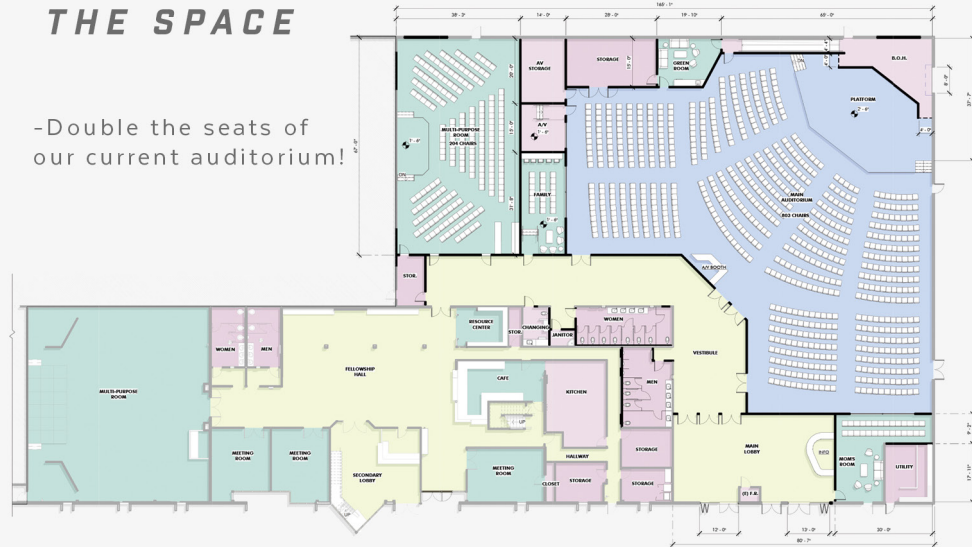

DOUBLE THE SPACE

-Double the seats of our current auditorium!